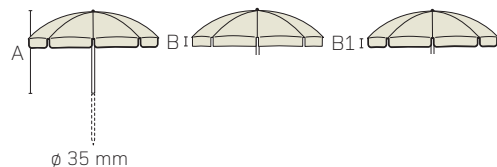

Ø 180 cm
Ø 200 cm

art. CA18
art. CA20

(130 cm)
(130 cm)

110 cm

plate "guscio"
column and joint

90 cm

base art. B26
(35 kg)
(35 kg)

Ø 35 mm

packing - volume packing - volume

Ø 180 cm
Ø 200 cm

A
130 cm
130 cm

B
12 cm
12 cm

B1
16 cm
16 cm

C
85 cm
78 cm

D
175 cm
180 cm

E
167 cm
165 cm