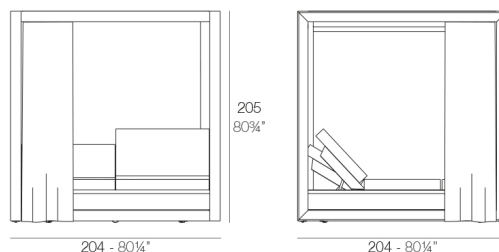

VELA Pérgola con cortinas (daybed no incluido)
VELA Canopy with curtain (daybed not included)

Combinations

Finishes

LACQUERED

Ref. 54183F

Lacquered aluminium profile.

COLOR

LACADO
PERGOLA