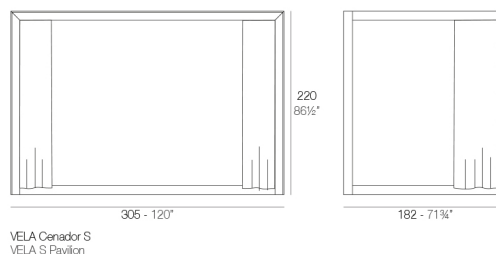

View online: <https://www.vondom.com/products/54130>

Features

Description

Canopy system made of thermo-lacquered aluminium profiles. Roller manufactures in plastic canvas (Sunvision).

Weight

57.47 Kg

VELA Censador S
VELA S Pavilion