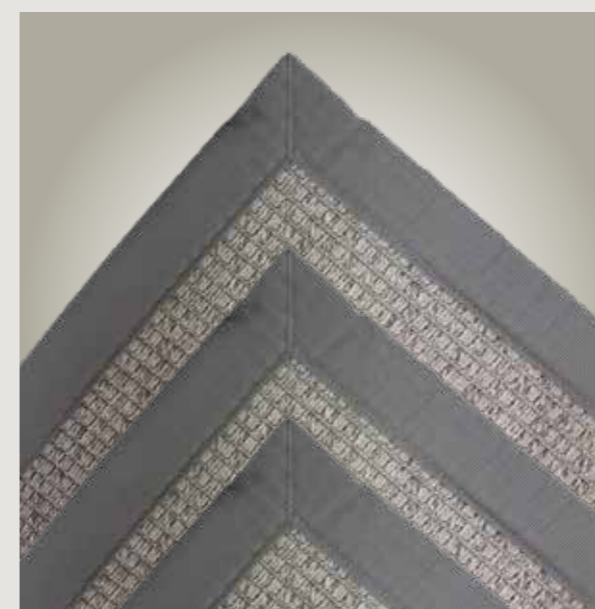

Style the sets in the showroom with a beautiful Apple Bee outdoor rug. An outdoor rug creates warmth and atmosphere and gives each set its own instore section. Feel free to ask us for more information.