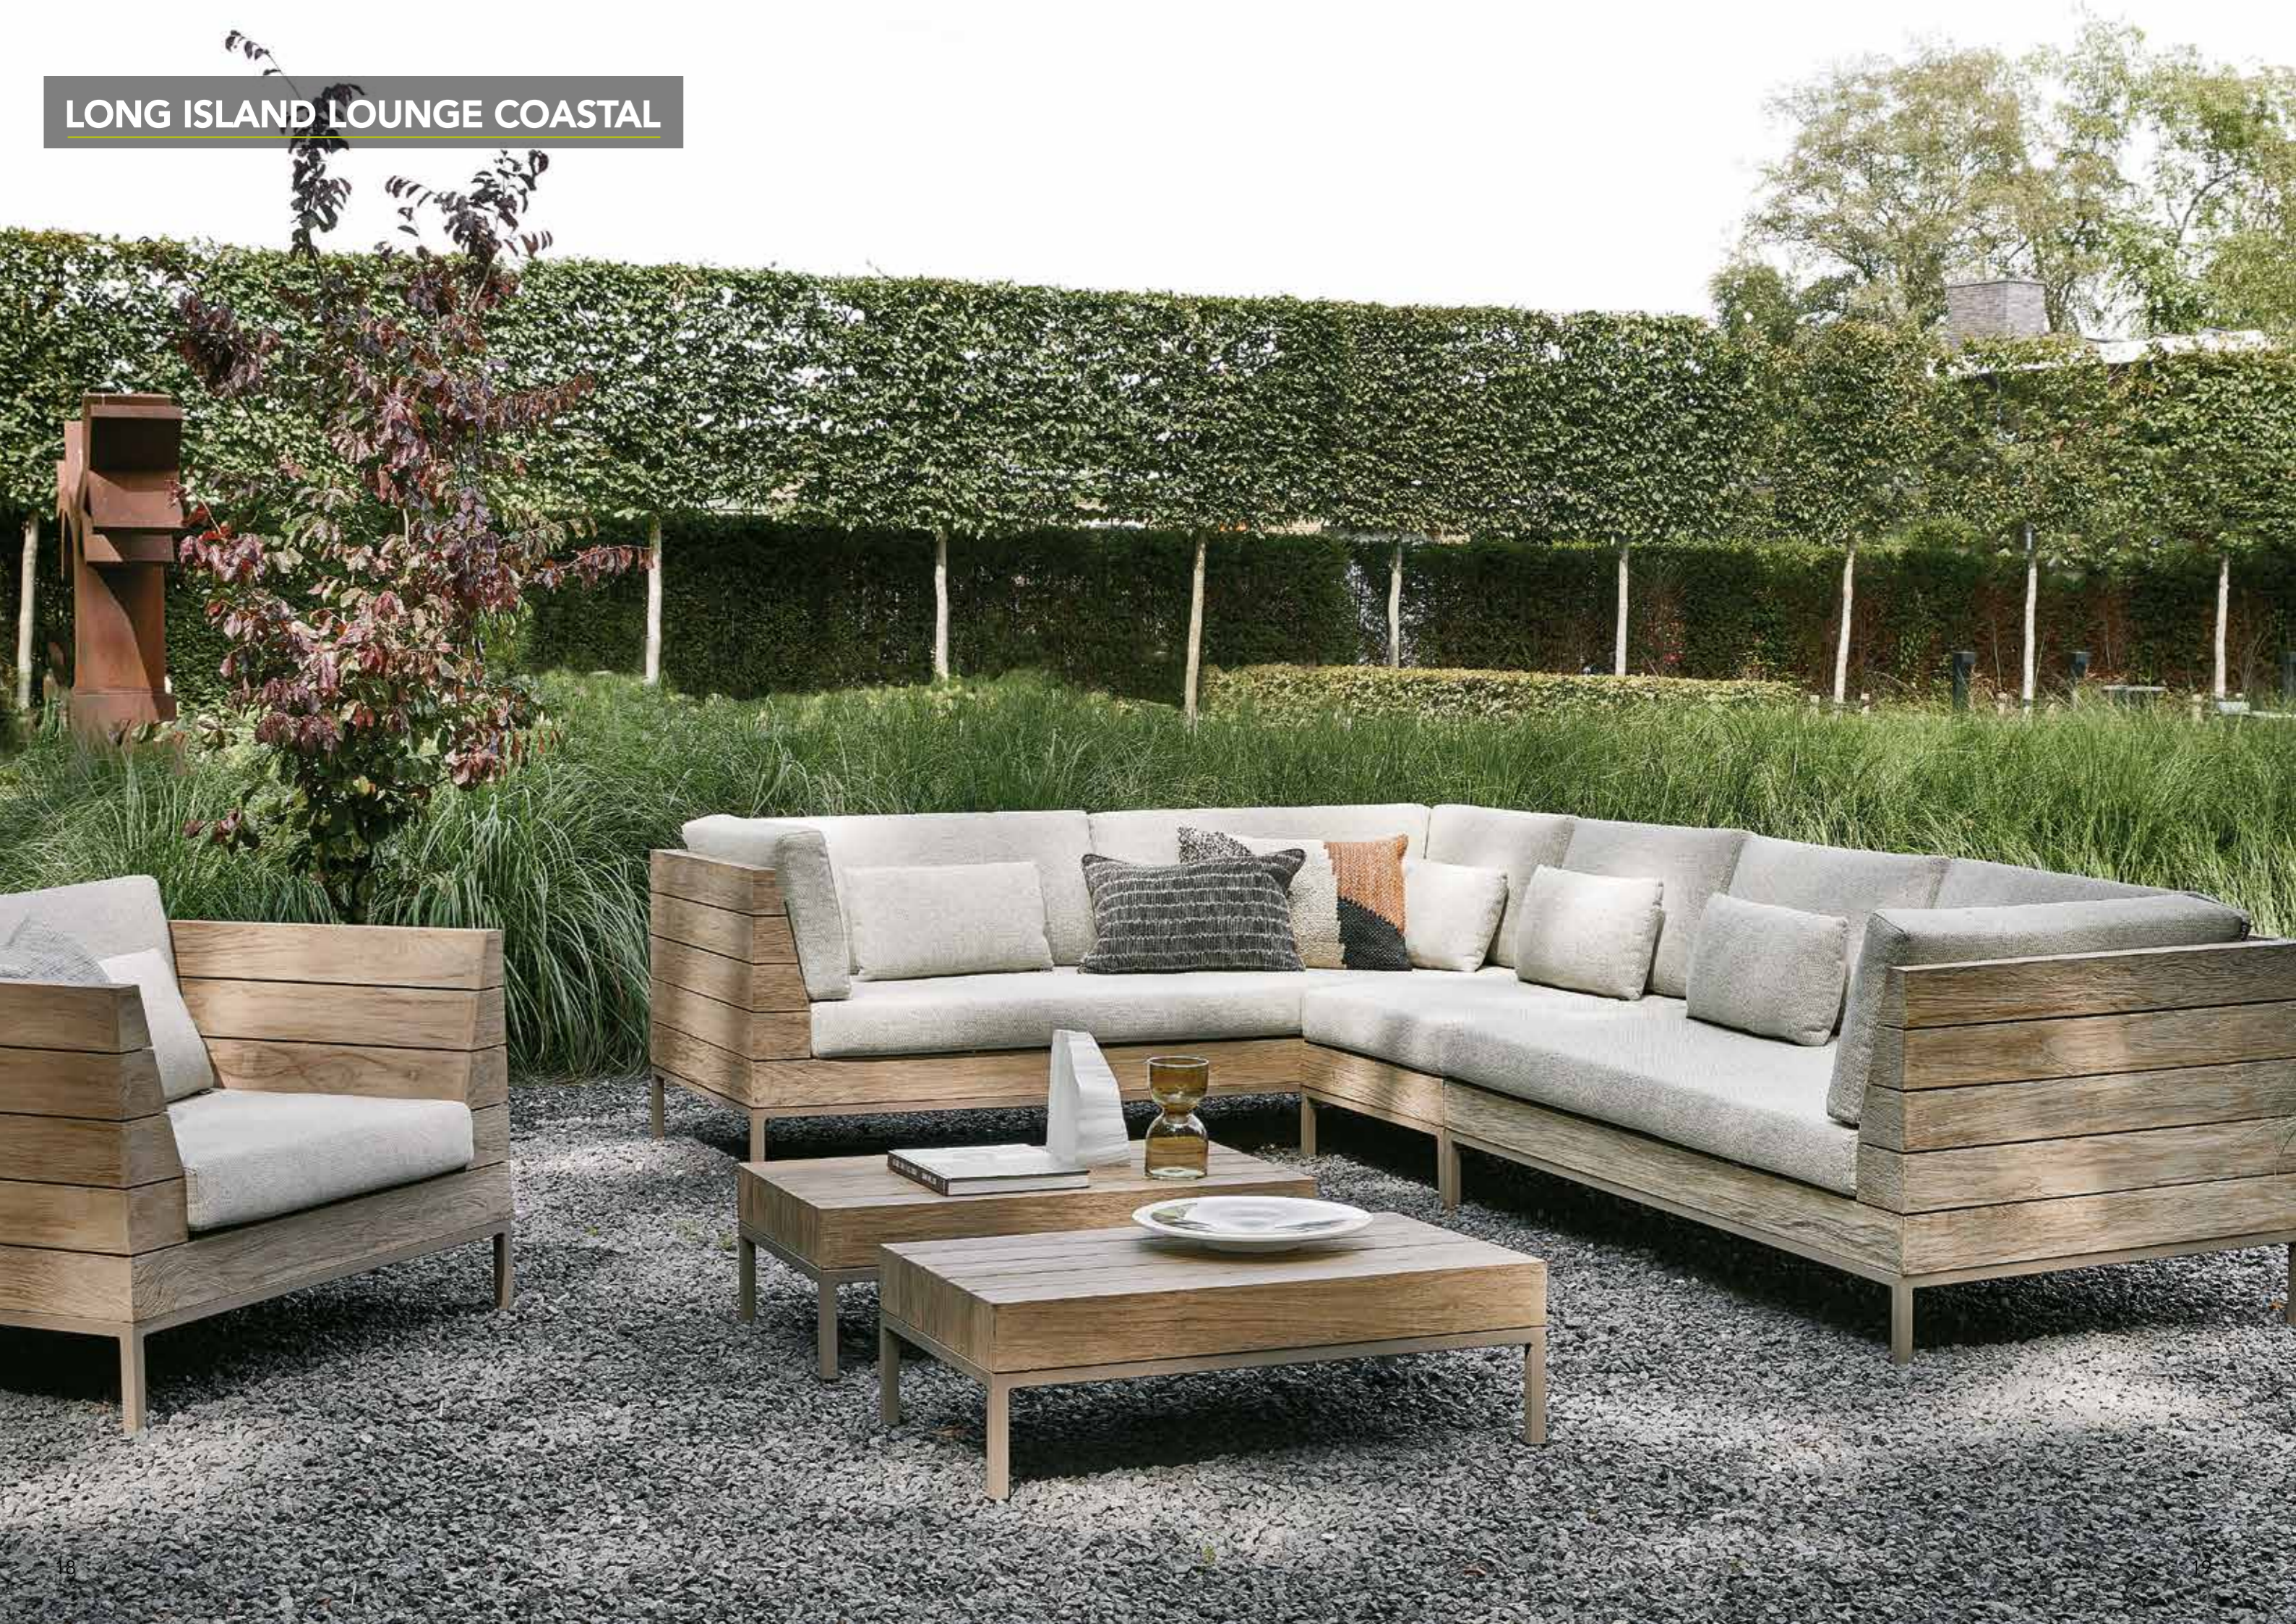

MATERIALS

Cushion Bee Wett:
NATURAL OAK
weight 357 gram/m2
100% Olefin

Wood:
SVLK teak Natural

Table base:
Light weight concrete
Taupe

Rope:
Natural oak

Tabletop :
Alu Taupe

LONG ISLAND LOUNGE COASTAL

Long Island lounge chair 96 body (incl. 1 pillow)